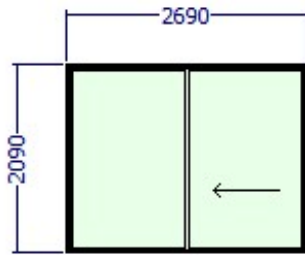

## ICON SLIDING DOORS - 1000Pa

Estimator : Simba

Costing fro ICON Patio Door Range @1000Pa

Reference	Qty System	Price	Total
700-2721OX	1 Crealco Icon Patio Door	R6 473.74	R6 473.74

 6.38mm PVB N/S Glass

Design WL : 1000 Pa  
 Frame Finish : PIS71149 Charcoal Matt  
 Location :  
 Design : Passed  
 Limitations : None  
 Comments : ICON-D DOUBLE SLIDING DOOR OX2721  
 Warnings :  
 Note : Image as viewed from Outside