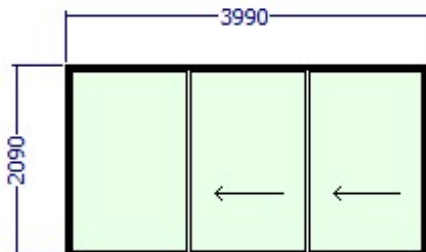

6.38mm PVB N/S Glass

Design WL : 1000 Pa
Frame Finish : PIS71149 Charcoal Matt
Location :
Design : Passed
Limitations : None
Comments : ICON-T TRIPPLE SLIDING DOOR OXX4021 or XXO4021
Warnings :
Note : Image as viewed from Outside