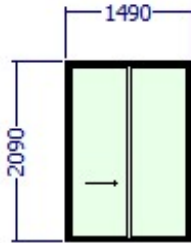

6.38mm PVB N/S Glass

Design WL : 1000 Pa
Frame Finish : PIS71149 Charcoal Matt
Location :
Design : Passed
Limitations : None
Comments : ICON-D DOUBLE SLIDING DOOR (ICON-2)
Warnings :
Note : Image as viewed from Outside