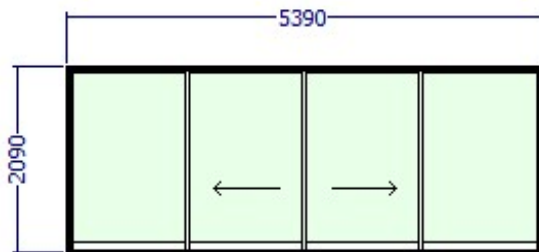

Design WL : 1000 Pa
Frame Finish : PIS71149 Charcoal Matt
Location :
Design : Passed
Limitations : None
Comments : ICON-D4 DOUBLE SLIDING DOOR OXXO4821
Warnings :
Note : Image as viewed from Outside

700-5421OXXO	1 Crealco Icon Patio Door	R13 295.86	R13 295.86

Design WL : 1000 Pa
Frame Finish : PIS71149 Charcoal Matt
Location :
Design : Passed
Limitations : None
Comments : ICON-D4 DOUBLE SLIDING DOOR OXXO5421
Warnings :
Note : Image as viewed from Outside

700-6021OXXO	1 Crealco Icon Patio Door	R14 163.89	R14 163.89