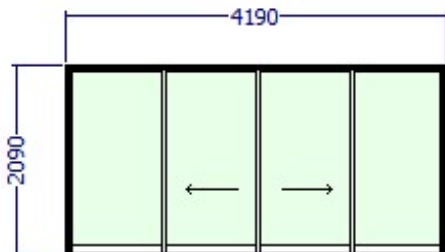

6.38mm PVB N/S Glass

Design WL : 1000 Pa
Frame Finish : PIS71149 Charcoal Matt
Location :
Design : Passed
Limitations : None
Comments : ICON-D4 DOUBLE SLIDING DOOR OXXO4221
Warnings :
Note : Image as viewed from Outside