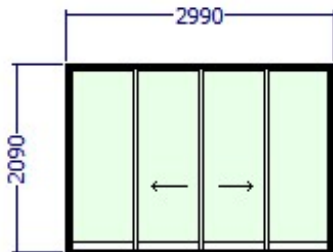

6.38mm PVB N/S Glass

Design WL : 1000 Pa
Frame Finish : PIS71149 Charcoal Matt
Location :
Design : Passed
Limitations : None
Comments : ICON-D4 DOUBLE SLIDING DOOR OXXO3021
Warnings :
Note : Image as viewed from Outside

700-3021XO	1 Crealco Icon Patio Door	R6 905.62	R6 905.62