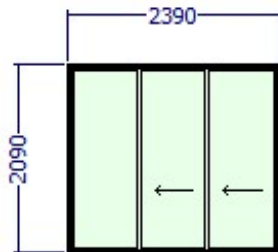

6.38mm PVB N/S Glass

Design WL : 1000 Pa
Frame Finish : PIS71149 Charcoal Matt
Location :
Design : Passed
Limitations : None
Comments : ICON-T TRIPPLE SLIDING DOOR OXX2421 or XXO2421
Warnings :
Note : Image as viewed from Outside

700-2421XO	1 Crealco Icon Patio Door	R6 041.88	R6 041.88