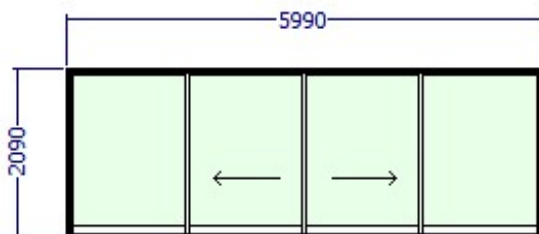

Design WL : 1000 Pa
Frame Finish : PIS71149 Charcoal Matt
Location :
Design : Passed
Limitations : None
Comments : ICON-D4 DOUBLE SLIDING DOOR OXXO6021
Warnings :
Note : Image as viewed from Outside