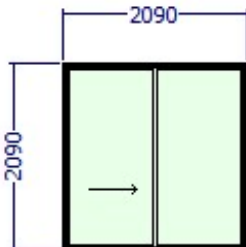

Design WL : 1000 Pa
Frame Finish : PIS71149 Charcoal Matt
Location :
Design : Passed
Limitations : None
Comments : ICON-D DOUBLE SLIDING DOOR OX2121

6.38mm PVB N/S Glass

Warnings :
Note : Image as viewed from Outside

700-2121XO	1 Crealco Icon Patio Door	R5 610.05	R5 610.05