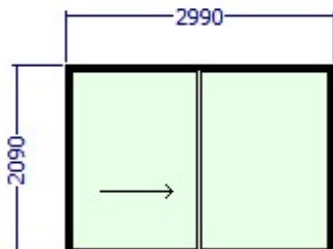

6.38mm PVB N/S Glass

Design WL : 1000 Pa
Frame Finish : PIS71149 Charcoal Matt
Location :
Design : Passed
Limitations : None
Comments : ICON-D DOUBLE SLIDING DOOR XO3021
Warnings :
Note : Image as viewed from Outside