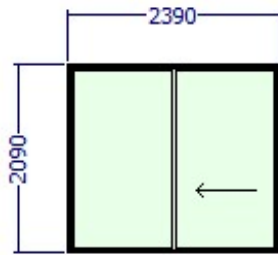

## ICON SLIDING DOORS - 1000Pa

Estimator : Simba

Costing fro ICON Patio Door Range @1000Pa

Reference	Qty System	Price	Total
700-2421OX	1 Crealco Icon Patio Door	R6 041.88	R6 041.88

 6.38mm PVB N/S Glass

Design WL : 1000 Pa  
 Frame Finish : PIS71149 Charcoal Matt  
 Location :  
 Design : Passed  
 Limitations : None  
 Comments : ICON-D DOUBLE SLIDING DOOR OX2421  
 Warnings :  
 Note : Image as viewed from Outside