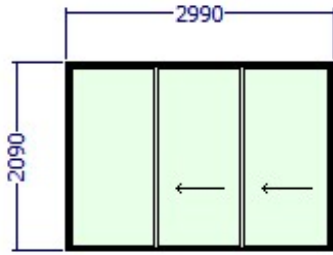

## ICON SLIDING DOORS - 1000Pa

Estimator : Simba

Costing fro ICON Patio Door Range @1000Pa

Reference	Qty System	Price	Total
700-OXX3021	1 Crealco Icon Patio Door	R8 153.29	R8 153.29

 6.38mm PVB N/S Glass

Design WL : 1000 Pa  
Frame Finish : PIS71149 Charcoal Matt  
Location :  
Design : Passed  
Limitations : None  
Comments : ICON-T TRIPPLE SLIDING DOOR OXX3021 or XXO3021  
Warnings :  
Note : Image as viewed from Outside