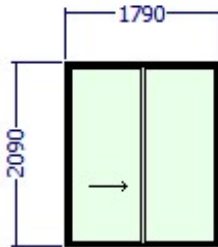

6.38mm PVB N/S Glass

Design WL : 1000 Pa
Frame Finish : PIS71149 Charcoal Matt
Location :
Design : Passed
Limitations : None
Comments : ICON-D DOUBLE SLIDING DOOR XO1821
Warnings :
Note : Image as viewed from Outside

700-2021OX	1 Crealco Icon Patio Door	R4 908.32	R4 908.32