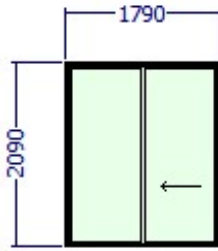

## ICON SLIDING DOORS - 1000Pa

Estimator : Simba

Costing fro ICON Patio Door Range @1000Pa

Reference	Qty System	Price	Total
700-1821OX	1 Crealco Icon Patio Door	R4 620.44	R4 620.44

 6.38mm PVB N/S Glass

Design WL : 1000 Pa  
 Frame Finish : PIS71149 Charcoal Matt  
 Location :  
 Design : Passed  
 Limitations : None  
 Comments : ICON-D DOUBLE SLIDING DOOR OX1821  
 Warnings :  
 Note : Image as viewed from Outside