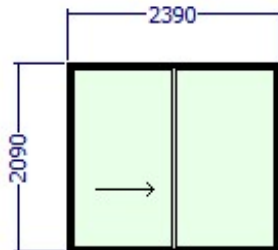

6.38mm PVB N/S Glass

Design WL : 1000 Pa
Frame Finish : PIS71149 Charcoal Matt
Location :
Design : Passed
Limitations : None
Comments : ICON-D DOUBLE SLIDING DOOR XO2421
Warnings :
Note : Image as viewed from Outside