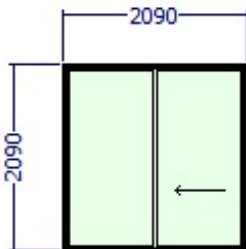

Design WL : 1000 Pa
Frame Finish : PIS71149 Charcoal Matt
Location :
Design : Passed
Limitations : None
Comments : ICON-D DOUBLE SLIDING DOOR XO2021

6.38mm PVB N/S Glass

Warnings :
Note : Image as viewed from Outside

700-2121OX	1 Crealco Icon Patio Door	R5 610.05	R5 610.05