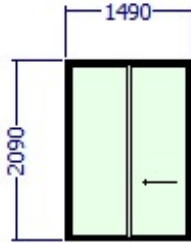

**ICON SLIDING DOORS - 1000Pa**

Estimator : Simba

Costing fro ICON Patio Door Range @1000Pa

Reference	Qty System	Price	Total
700-1521OX	1 Crealco Icon Patio Door	R4 173.92	R4 173.92

 6.38mm PVB N/S Glass

Design WL : 1000 Pa  
 Frame Finish : PIS71149 Charcoal Matt  
 Location :  
 Design : Passed  
 Limitations : None  
 Comments : ICON-D DOUBLE SLIDING DOOR OX1821  
 Warnings :  
 Note : Image as viewed from Outside