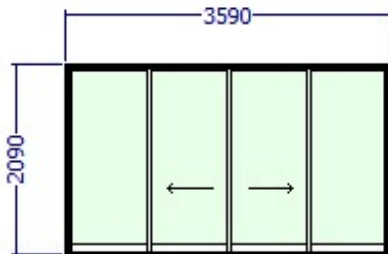

6.38mm PVB N/S Glass

Design WL : 1000 Pa
Frame Finish : PIS71149 Charcoal Matt
Location :
Design : Passed
Limitations : None
Comments : ICON-D4 DOUBLE SLIDING DOOR OXXO3621
Warnings :
Note : Image as viewed from Outside

700-4021OXX	1 Crealco Icon Patio Door	R10 974.86	R10 974.86