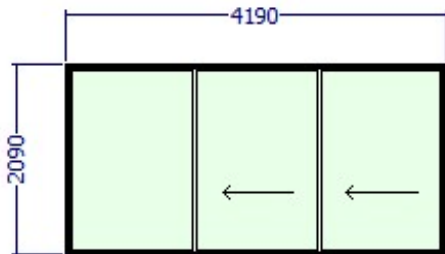

6.38mm PVB N/S Glass

Design WL : 1000 Pa
Frame Finish : PIS71149 Charcoal Matt
Location :
Design : Passed
Limitations : None
Comments : ICON-T TRIPPLE SLIDING DOOR OXX4221 or XXO4221
Warnings :
Note : Image as viewed from Outside

700-4221OXXO	1 Crealco Icon Patio Door	R11 152.84	R11 152.84