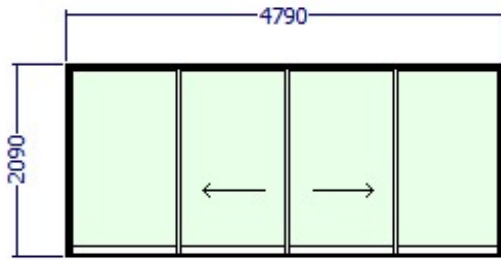

## ICON SLIDING DOORS - 1000Pa

Estimator : Simba

Costing fro ICON Patio Door Range @1000Pa

Reference	Qty System	Price	Total
700-4821OXXO	1 Crealco Icon Patio Door	R12 427.84	R12 427.84

Design WL : 1000 Pa  
 Frame Finish : PIS71149 Charcoal Matt  
 Location :  
 Design : Passed  
 Limitations : None  
 Comments : ICON-D4 DOUBLE SLIDING DOOR OXXO4821  
 Warnings :  
 Note : Image as viewed from Outside