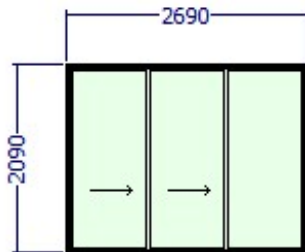

6.38mm PVB N/S Glass

Design WL : 1000 Pa
Frame Finish : PIS71149 Charcoal Matt
Location :
Design : Passed
Limitations : None
Comments : ICON-T TRIPPLE SLIDING DOOR OXX2721 or XXO2721
Warnings :
Note : Image as viewed from Outside

700-2721XO	1 Crealco Icon Patio Door	R6 473.74	R6 473.74