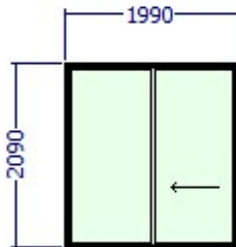

6.38mm PVB N/S Glass

Design WL : 1000 Pa
Frame Finish : PIS71149 Charcoal Matt
Location :
Design : Passed
Limitations : None
Comments : ICON-D DOUBLE SLIDING DOOR OX2021
Warnings :
Note : Image as viewed from Outside