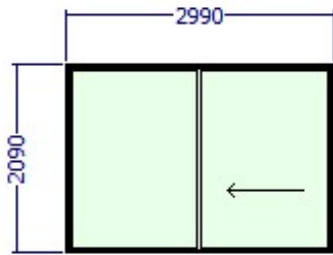

## ICON SLIDING DOORS - 1000Pa

Estimator : Simba

Costing fro ICON Patio Door Range @1000Pa

Reference	Qty System	Price	Total
700-3021OX	1 Crealco Icon Patio Door	R6 905.62	R6 905.62

 6.38mm PVB N/S Glass

Design WL : 1000 Pa  
 Frame Finish : PIS71149 Charcoal Matt  
 Location :  
 Design : Passed  
 Limitations : None  
 Comments : ICON-D DOUBLE SLIDING DOOR OX3021  
 Warnings :  
 Note : Image as viewed from Outside