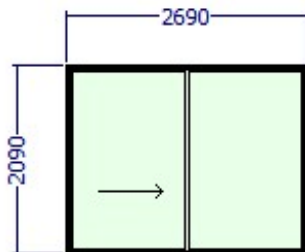

6.38mm PVB N/S Glass

Design WL : 1000 Pa
Frame Finish : PIS71149 Charcoal Matt
Location :
Design : Passed
Limitations : None
Comments : ICON-D DOUBLE SLIDING DOOR XO2721
Warnings :
Note : Image as viewed from Outside